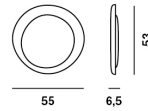

Bahia mini, wall technical info

FOSCARINI

Description

Wall and ceiling lamp with reflected and diffused light. Consisting of two matt white injection moulded polycarbonate egg-shaped plates fitted together asymmetrically. The largest plate works as the wall mounting plate, and the central one conceals the lighting technology part.

Materials injection moulded polycarbonate

Colors white

Brightness light
diffused light

Model

Bahia Mini

Weight

net kg: 2,00
gross kg: 4,30

Packaging