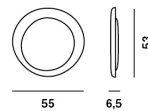

Materials injection moulded polycarbonate

Colors white

Brightness light
diffused light

Model

Bahia Mini

Weight

net kg: 2,00
gross kg: 4,30

Packaging

vol. m3: 0,069
n. boxes: 1

Bulbs

Fluo 1x22W 2GX13

Certifications

Energy Class

A+ A

dimnable version on request possible
configurations On - Off / Push / DALI

Bahia mini LED

Weight

net kg: 2,30
gross kg: 4,60

Packaging

vol. m3: 0,069
n. boxes: 1

Bulbs

LED included 21,5W 2850°K 2425lm CRI>90 115
lm/W

Certifications

Energy Class