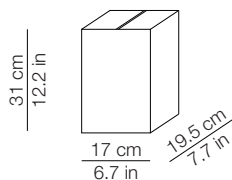

Apparecchio di illuminazione da smaltire secondo la direttiva EU 2002/96/EC
This lamp must be disposed in conformity with the EU directive 2002/96/EC

DIMENSIONI - DIMENSIONS

Dew | Dew False ceiling

Ø 11 cm
Ø 4.3 in

Dew 3

Ø 25 cm
Ø 9.8 in

IMBALLO - PACKAGING

Dew | Dew False ceiling

Volume: 0.010 m³ / 0.363 ft³
Gross weight: 2.3 kg / 5.2 lbs

Dew 3

Volume: 0.025 m³ / 0.875 ft³
Gross weight: 6.7 kg / 14.8 lbs

MATERIALI E FINITURE - MATERIALS AND FINISHINGSdiffusore
diffuser