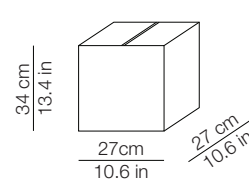

Apparecchio di illuminazione da smaltire secondo la direttiva EU 2002/96/EC
This lamp must be disposed in conformity with the EU directive 2002/96/EC

DIMENSIONI - DIMENSIONS

Dew | Dew False ceiling

Ø 11 cm
Ø 4.3 in

Dew 3

Ø 25 cm
Ø 9.8 in

IMBALLO - PACKAGING

Dew | Dew False ceiling

Volume: 0.010 m³ / 0.363 ft³
Gross weight: 2.3 kg / 5.2 lbs

Dew 3

Volume: 0.025 m³ / 0.875 ft³
Gross weight: 6.7 kg / 14.8 lbs

MATERIALI E FINITURE - MATERIALS AND FINISHINGSdiffusore
diffuser