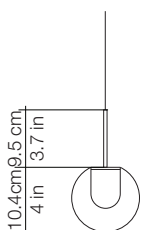

Apparecchio di illuminazione da smaltire secondo la direttiva EU 2002/96/EC
This lamp must be disposed in conformity with the EU directive 2002/96/EC

DIMENSIONI - DIMENSIONS

Dew | Dew False ceiling

Ø 11 cm
Ø 4.3 in

Dew 3

Ø 25 cm
Ø 9.8 in

IMBALLO - PACKAGING

Dew | Dew False ceiling

Volume: 0.010 m³ / 0.363 ft³
Gross weight: 2.3 kg / 5.2 lbs

Dew 3

Volume: 0.025 m³ / 0.875 ft³
Gross weight: 6.7 kg / 14.8 lbs

MATERIALI E FINITURE - MATERIALS AND FINISHINGSdiffusore
diffuser