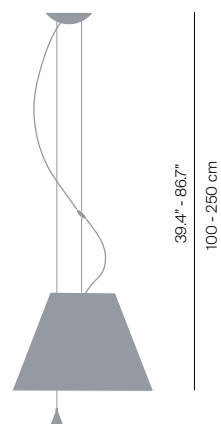

Description: Elegant and light, this lamp emits a pleasant warm light through a silk/screened polycarbonate shade. The lamp's height may be adjusted by means of a characteristic stainless steel counterweight.

D13 s.

weight 0,78 kg

D13 sa.s.

weight 0,96 Kg  
ceiling rose ø11,6cm - h. 3 cm