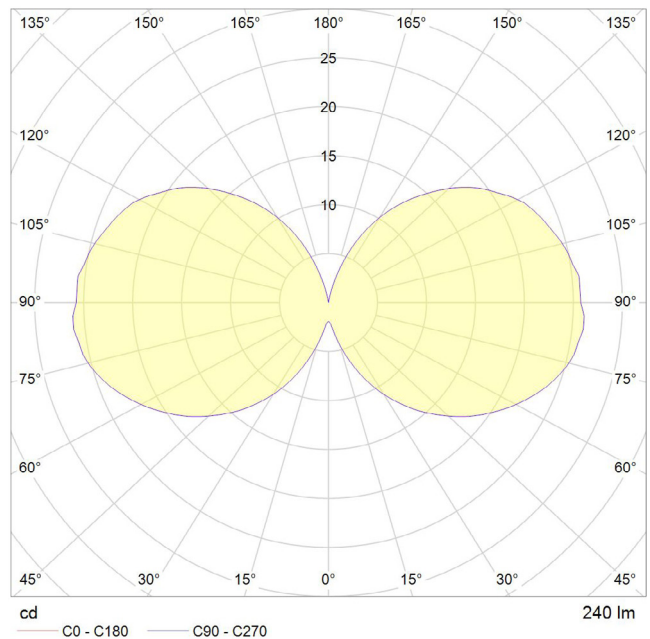

Gross weight: 0.35kg

Length: 48cm

Width: 25cm

Height: 25cm

IES/LDT FILE

Available upon request.

EAN UK: 5060400150960

POLAR DIAGRAM