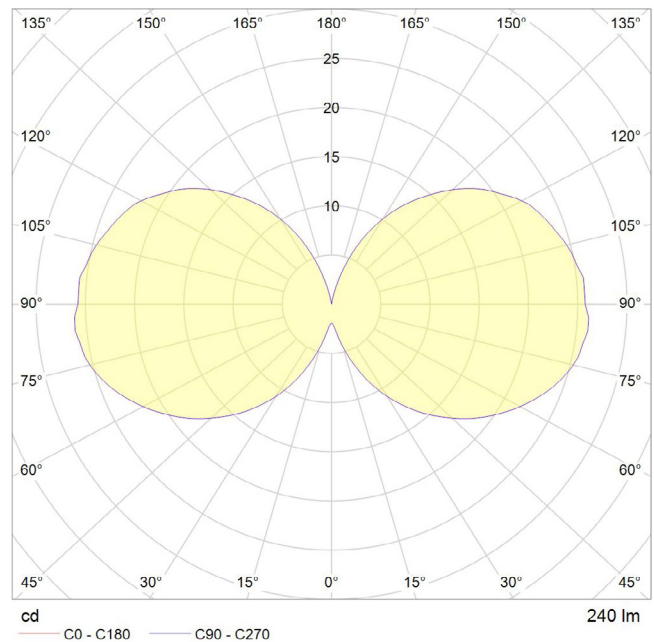

3 WATT | 180 LUMENS | 2200K

Classic, smooth dimmable LED filament lamp. This lamp uses 3 Watts of power and achieves 180 Lumens at a CRI of 95. It has an IP54 rating.

LAMP

Shape: G45
Materials: Brass cap, glass
Finish: Iron tinted
Beam angle: 360°
Base: E14
Weight: 0.015 kg
Working temperature: -5C to 40C
Warm up time: Instant
Warranty: 3 years
Input Voltage: 220V-240V
Glare control: We use up to 8 LED filaments in our lamps. This, together with a thicker phosphor coating, reduces and controls glare, resulting in an even, more comfortable light.

PERFORMANCE

CRI (colour rendering index)	95
Lamp lumen output	180
Luminaire circuits per watt (LM/W)	80
Lifetime (TM-21) (hours)	30,000
Colour Temperature	2200K
Power factor	0.9

POLAR DIAGRAM

DIMMING

Dimmable: Yes
Dimming type: Trailing edge
Recommended EU Dimmer: Varilight - V-pro JXP401
 (X denotes faceplate color)

A full list of compatible dimmers is available on request.

OUTER CARTON

Pc/ Ctn: 100
Gross weight: 3.2kg
Length: 52cm
Width: 28cm
Height: 20cm

IES/LDT FILE

Available upon request.

EAN UK: 5060400150953