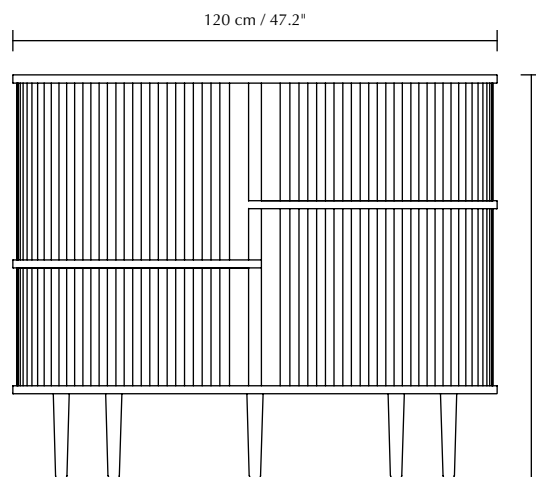

AUDACIOUS | HIGHBOARD

Designed by Jonas Søndergaard

DIMENSIONS (H x W x D)

100 x 120 x 50 cm / 39.4 x 47.2 x 19.7"

MATERIAL

Solid oak, oak veneer, solid beech, MDF, polyester (Horizons S) and leather (artificial). Find more information in the Horizons S fabric spec sheet.

21.2 cm / 8.3"

100 cm / 39.4"

50 cm / 19.7"

120 cm / 47.2"

Colour variations

oak

dark oak

sugar brown

white sands

sterling

shadow

UMAGE

AUDACIOUS | HIGHBOARD

Designed by Jonas Søndergaard

UMAGE

The specifications and dimensions are subject to change without notice. Document date: 11-01-2024 | info@umage.com | umage.com
Havnegade 29, DK-1058 Copenhagen K | +45 31 39 31 31 (tel) & 185 Wythe Ave 2FL, Brooklyn, NY 11249 | +1 646-790-7171 (tel)