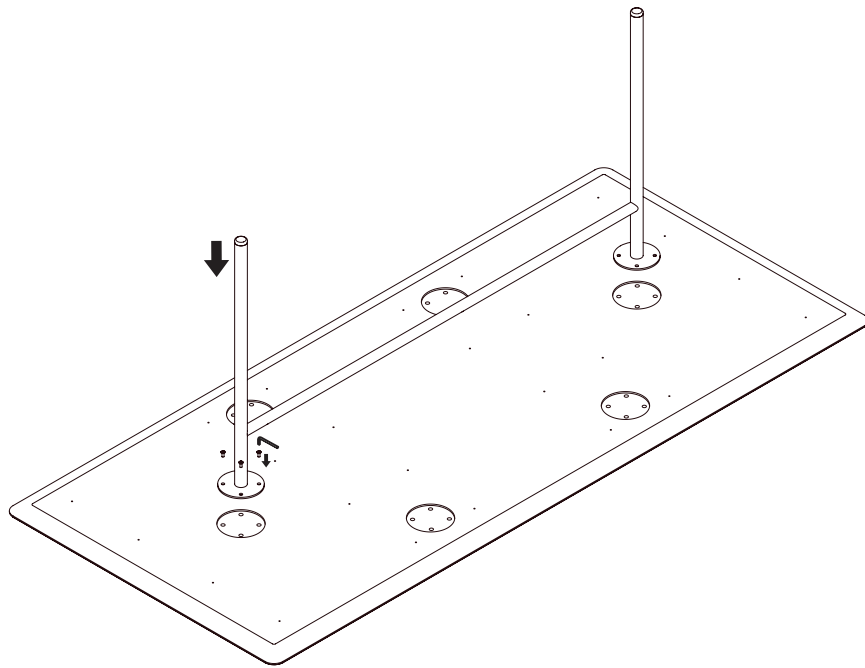

These instructions are provided for your safety. It is important that the instructions are read carefully and completely before assembling.

COMPONENT OVERVIEW

1 x Long Leg Frame

2 x Short Leg
Frame

1 x Table Top

24 x Allen Screw

IMPORTANT INFORMATION

CAUTION

The table is tested according to EN 15372:2016, L2.

CARE AND MAINTENANCE

Please see care instructions on www.menuspace.com

1

2

3

3a

Additional Seat runner instructions
The Seat runner is not included in any Snaregade tables, and must be purchased separately.