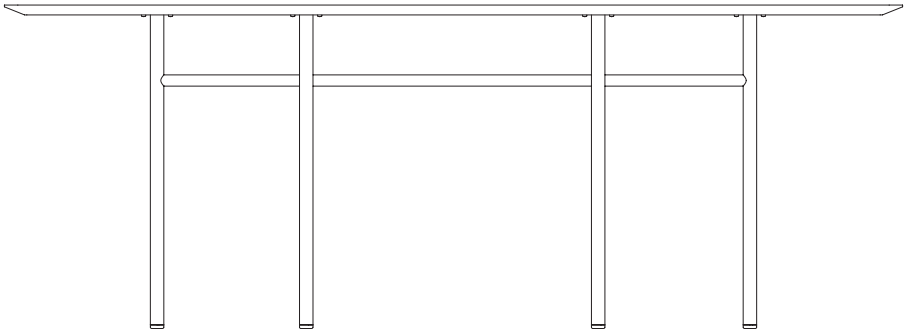

Snaregade Dining Table, Rectangular
by Norm Architects

Congratulations with your new table designed by Norm Architects. We hope you will enjoy using this item and follow these instructions to ensure correct assembly.

These instructions are provided for your safety. It is important that the instructions are read carefully and completely before assembling.

COMPONENT OVERVIEW

1 x Long Leg Frame

2 x Short Leg
Frame

1 x Table Top