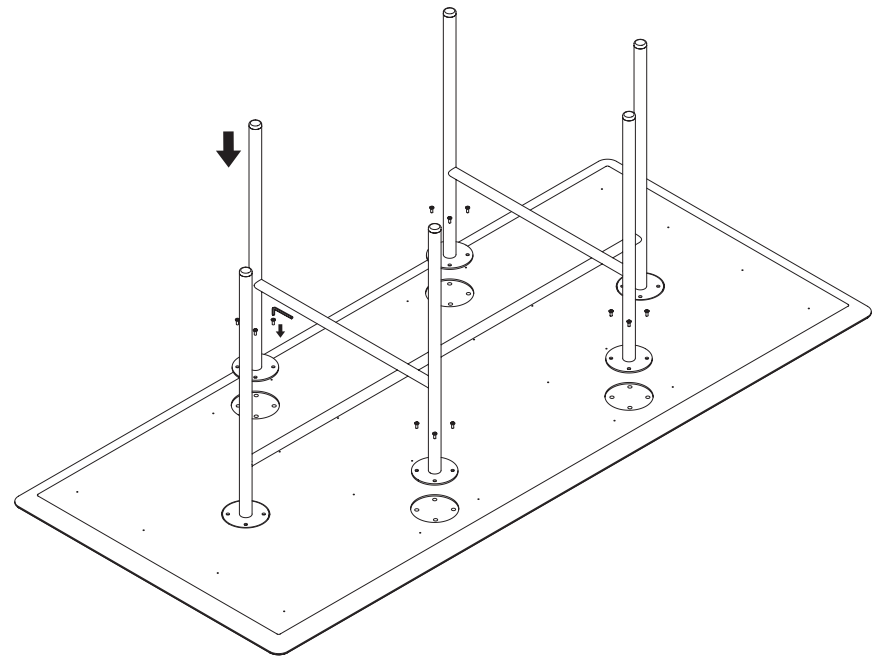

These instructions are provided for your safety. It is important that the instructions are read carefully and completely before assembling.

COMPONENT OVERVIEW

1 x Long Leg Frame

2 x Short Leg
Frame

1 x Table Top

24 x Allen Screw

IMPORTANT INFORMATION

CAUTION

The table is tested according to EN 15372:2016, L2.

CARE AND MAINTENANCE

Please see care instructions on www.menuspace.com

1

2

3

3a

Additional Seat runner instructions
The Seat runner is not included in any Snaregade tables, and must be purchased separately.