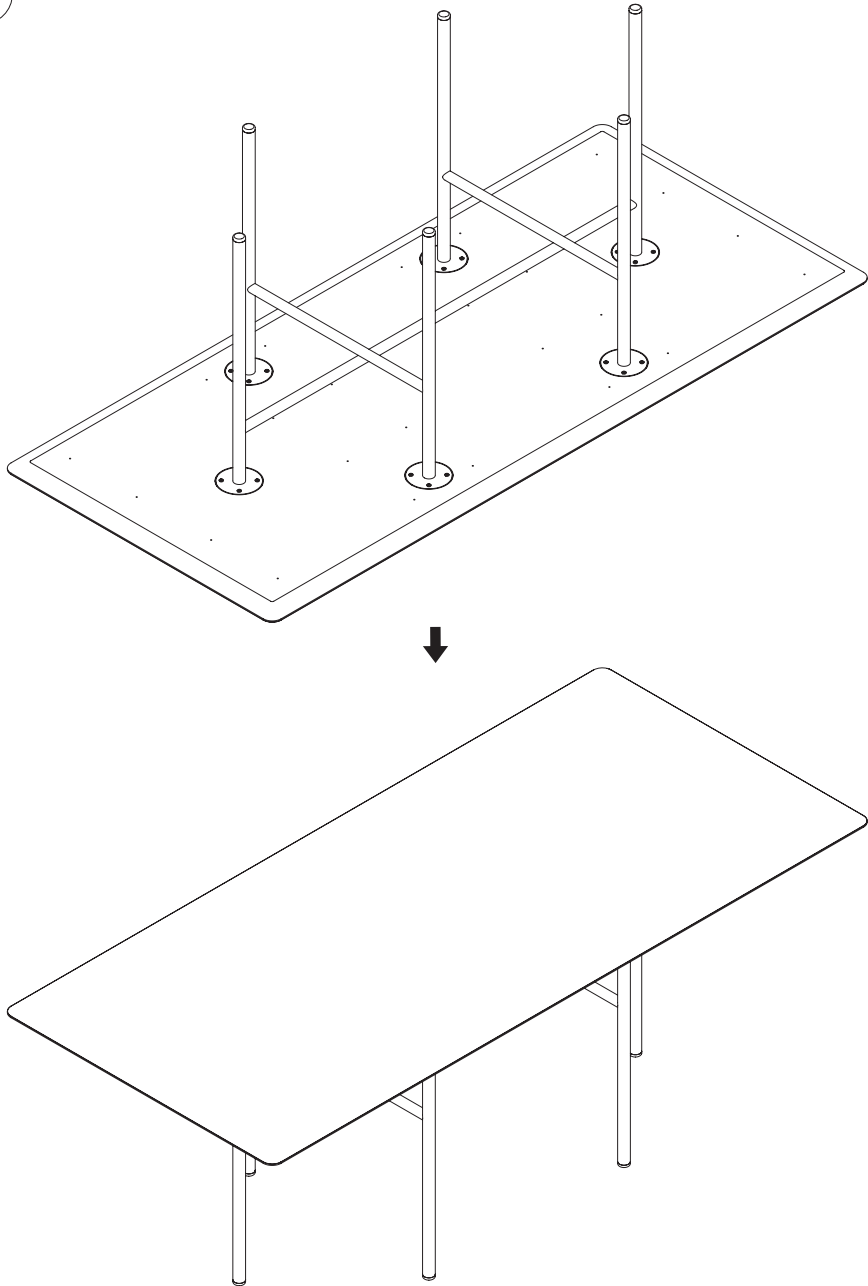

These instructions are provided for your safety. It is important that the instructions are read carefully and completely before assembling.

COMPONENT OVERVIEW

1 x Long Leg Frame

2 x Short Leg
Frame

1 x Table Top

24 x Allen Screw

IMPORTANT INFORMATION

CAUTION

The table is tested according to EN 15372:2016, L2.

CARE AND MAINTENANCE

Please see care instructions on www.menuspace.com

1

2

3

3a

Additional Seat runner instructions
The Seat runner is not included in any Snaregade tables, and must be purchased separately.