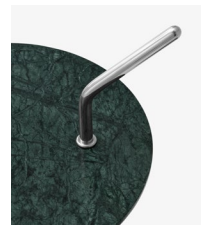

Side Table

Environment

Indoor

Material

Frame: High strength steel
Marble: Verde Guatemala green marble
Glass: Smoked cast glass

Production process

Both frame variants are crafted from high strength steel, which is CNC bent and welded. The warm black frame undergoes sanding and powder coating, while the stainless steel version is hand-polished for a shiny surface. Marble tabletops are cut and polished to a satin finish, while soda-lime silicate float glass is molded and cooled in place.

Finishes

Table top: Smoked cast glass or Verde Guatemala marble
Base: Warm black or Polished stainless steel

Dimensions

H: 65.7cm / 25.9in, W: 39.7cm / 15.6in,
D: 32.2cm / 12.7in

Packaging dimensions

Frame: H: 56.5cm / 22in, W: 40.5cm / 15in,
D: 46.5cm / 18in
Tabletop: H: 6.5cm / 2in, W: 41cm / 16in,
D: 39cm / 15in.

Country of origin

PRC

Cleaning instructions

Please download our Material Care & Cleaning instructions through www.andtradition.com

→ Stock items

Warm black & Verde Guatemala Marble
Warm black & Smoked cast glass
Polished stainless steel & Verde Guatemala Marble
Polished stainless steel & Smoked cast glass

→ Warm Black & Verde Guatemala Marble

→ Warm Black & Smoked cast glass

→ Polished stainless steel & Verde Guatemala Marble

→ Polished stainless steel & Smoked cast glass