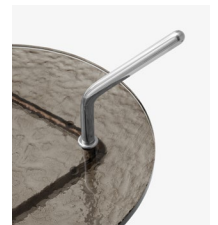

Side Table

Environment

Indoor

Material

Frame: High strength steel
Marble: Verde Guatemala green marble
Glass: Smoked cast glass

Production process

Both frame variants are crafted from high strength steel, which is CNC bent and welded. The warm black frame undergoes sanding and powder coating, while the stainless steel version is hand-polished for a shiny surface. Marble tabletops are cut and polished to a satin finish, while soda-lime silicate float glass is molded and cooled in place.

Finishes

Table top: Smoked cast glass or Verde Guatemala marble
Base: Warm black or Polished stainless steel

Dimensions

H: 65.7cm / 25.9in, W: 39.7cm / 15.6in,
D: 32.2cm / 12.7in

Packaging dimensions

Frame: H: 56.5cm / 22in, W: 40.5cm / 15in,
D: 46.5cm / 18in
Tabletop: H: 6.5cm / 2in, W: 41cm / 16in,
D: 39cm / 15in.

Country of origin

PRC

Cleaning instructions

Please download our Material Care & Cleaning instructions through www.andtradition.com

→ Stock items

Warm black & Verde Guatemala Marble
Warm black & Smoked cast glass
Polished stainless steel & Verde Guatemala Marble
Polished stainless steel & Smoked cast glass

→ Warm Black & Verde Guatemala Marble

→ Warm Black & Smoked cast glass

→ Polished stainless steel & Verde Guatemala Marble

→ Polished stainless steel & Smoked cast glass