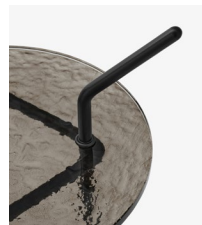

Side Table

Environment

Indoor

Material

Frame: High strength steel
Marble: Verde Guatemala green marble
Glass: Smoked cast glass

Production process

Both frame variants are crafted from high strength steel, which is CNC bent and welded. The warm black frame undergoes sanding and powder coating, while the stainless steel version is hand-polished for a shiny surface. Marble tabletops are cut and polished to a satin finish, while soda-lime silicate float glass is molded and cooled in place.

Finishes

Table top: Smoked cast glass or Verde Guatemala marble
Base: Warm black or Polished stainless steel

Dimensions

H: 65.7cm / 25.9in, W: 39.7cm / 15.6in,
D: 32.2cm / 12.7in

Packaging dimensions

Frame: H: 56.5cm / 22in, W: 40.5cm / 15in,
D: 46.5cm / 18in
Tabletop: H: 6.5cm / 2in, W: 41cm / 16in,
D: 39cm / 15in.

Country of origin

PRC

Cleaning instructions

Please download our Material Care & Cleaning instructions through www.andtradition.com

→ Stock items

Warm black & Verde Guatemala Marble
Warm black & Smoked cast glass
Polished stainless steel & Verde Guatemala Marble
Polished stainless steel & Smoked cast glass

→ Warm Black & Verde Guatemala Marble

→ Warm Black & Smoked cast glass

→ Polished stainless steel & Verde Guatemala Marble

→ Polished stainless steel & Smoked cast glass