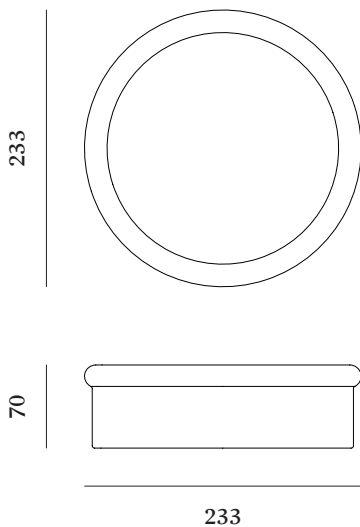

Indoor / Outdoor

DIMENSIONS

H70mm x Ø233mm

PACKAGING DIMENSIONS

H105mm x 270mm x D260mm

WEIGHT

Product — 1.38kg
Product incl. packaging — 2.30kg

MATERIALS