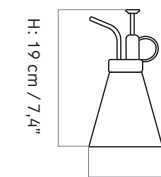

DIMENSIONS
H: 19 cm / 7.48"
Ø: 9,7 cm / 3,82"

PRODUCTION PROCESS
Main body is made by stamping and wood by CNC.

COLOUR
Brushed steel

MATERIALS
Stainless steel, wood

WEIGHT
0,195 kg / 0,43 lb

PACKAGING TYPE
Gift box

PACKAGING MEASUREMENTS (H x W x D)
19,1 cm x 9,8 cm x 9,8 cm / 7,52" x 3,86" x 3,86"

MATERIALS & MAINTENANCE
Please visit [menuspace.com](https://www.menuspace.com) for materials, care and maintenance instructions.

H: 19 cm / 7,48"

Ø: 9,7 cm / 3,82"