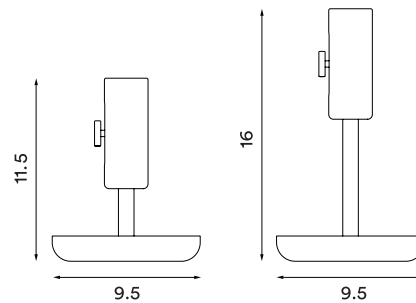

Net weight H16: 0.20 kg (black and white versions), 0.28 kg (brass version)

Minimum order size: 4

Dimensions (cm):

Granny candle holder

Granny H32.5 black
- Item no. 3144

Granny H32.5 white
- Item no. 3142

Colours: Black, white or brass

Net weight H32.5: 0.5 kg (black and white versions), 0.6 kg (brass version)

Net weight H44: 0.5 kg (black and white versions), 0.6 kg (brass version)

Minimum order size: 2

Dimensions (cm):