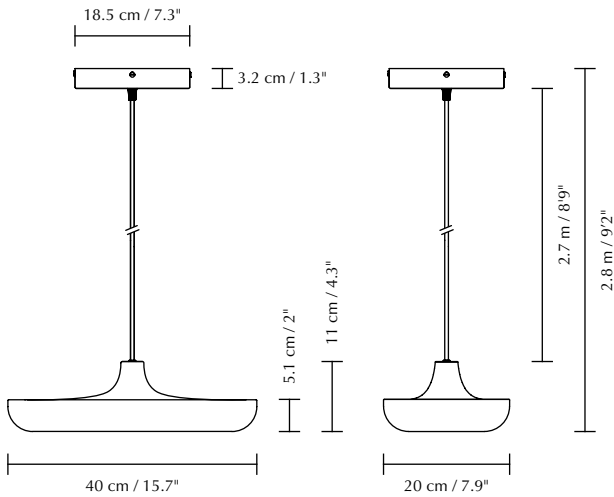

Colour variations

black
(RAL: 9005)

white
(RAL: 9003)