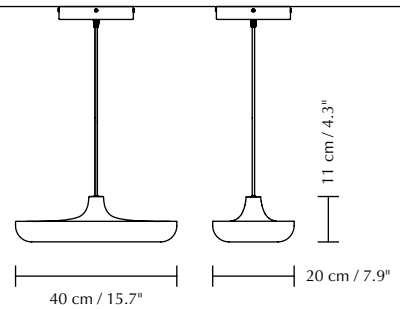

Medium

Mini

* For recommended external dimmers, go to umage.presscloud.com

UMAGE