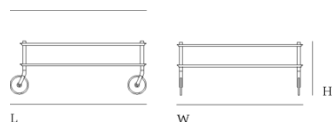

In windy conditions, secure the table with the wheel stopper to prevent movement or instability.

Flow Coffee Table

Dimensions

Length: 95 cm / 37.4"
Height: 40,06 cm / 15.8"
Width: 95,5 cm / 37.6"

Ready-to-Ship