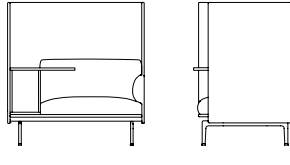

111 cm / 43.7"

78 cm / 30.7"

HIGHBACK WORK RIGHT I20 – SH 45 CM / 17.7"

145 cm / 57.09"  
SH 45 cm / 17.7"

111 cm / 43.7"

78 cm / 30.7"

HIGHBACK WORK LEFT I00

115 cm / 45.3"  
SH 40 cm / 15.7"