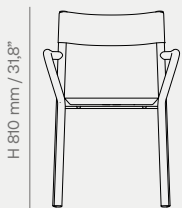

SW 390 mm / 15,3"

SD 430 mm / 16,9"

H 810 mm / 31,8"

L 560 mm / 22"

SH 450 mm / 17,7"

D 500 mm / 19,6"

**Country of Origin**  
China

**Product Dimensions**  
H 810 x L 560 x D 500 mm, Seat Height 450 mm  
H 31,8" x L 22" x D 19,6", Seat Height 17,7"

**Packaging Dimensions**  
H 1000 x W 700 x D 950 mm  
H 39,3" x W 27,5" x D 37,4"

**Product Weight**  
8 kg

**Weight Incl. Packaging**  
18 kg

**Stackability**  
Stacks 6+ pieces

**Master Packaging**  
2