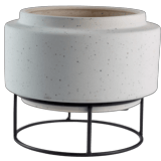

Botanique series

Designed by Granstudio, Denmark

The sophisticated Botanique flowerpots allow you to elevate your green friends from the ground and display them beautifully, or create lush, layered stylings with plants in pots of different heights and sizes. These pots come in a variety of shapes that beautifully complement each other and are suitable for a wide variety of plant types. Made from durable ceramic, they are glazed with a delicate texture that gives each vase a unique look.

24-709-03

Botanique Flowerpot Ø35 x H39,5 cm

Height
39.50 cm

Weight
5.40 kg

Diameter
35 cm

Production technique
Slip casting

Recommended use
Indoor

Producer
Gran Living A/S

24-709-10

Botanique Flowerpot Ø15 x H22,5 cm

Height
22.50 cm

Weight
7.80 kg

Diameter
15 cm

Production technique
Slip casting

Recommended use
Indoor

Producer
Gran Living A/S

24-709-09

Botanique Flowerpot Ø20 x H17,5 cm

Height
17.50 cm

Weight
7.80 kg

Diameter
20 cm

Production technique
Slip casting

Recommended use
Indoor

Producer
Gran Living A/S